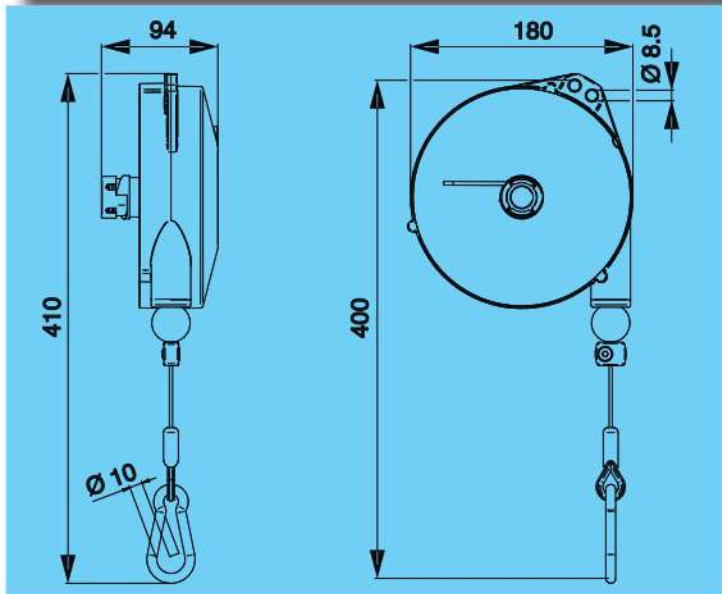

9336LNY ÷ 9340NY

13

	Aluminium
	2500 mm
	Dyneema®
	0,5 ÷ 14 kg

Opz. 32952
Flexible cables holder (Max. load capacity 25kg)

Item	9336LNY	9336NY	9337NY	9338NY	9339NY	9340NY
	0,5÷2	2÷4	4÷6	6÷8	8÷10	10÷14
	3,14	3,14	3,30	3,36	3,43	3,58

9346LNY ÷ 9350NY

14

STOP

	Aluminium
	2500 mm
	Dyneema®
	0,5 ÷ 14 kg

These balancers are equipped with a device enabling to stop the stroke by carrying out a simple operation on the load and with a device that disables it.

Item	9346LNY	9346NY	9347NY	9348NY	9349NY	9350NY
	0,5÷2	2÷4	4÷6	6÷8	8÷10	10÷14
	3,14	3,14	3,30	3,36	3,43	3,58