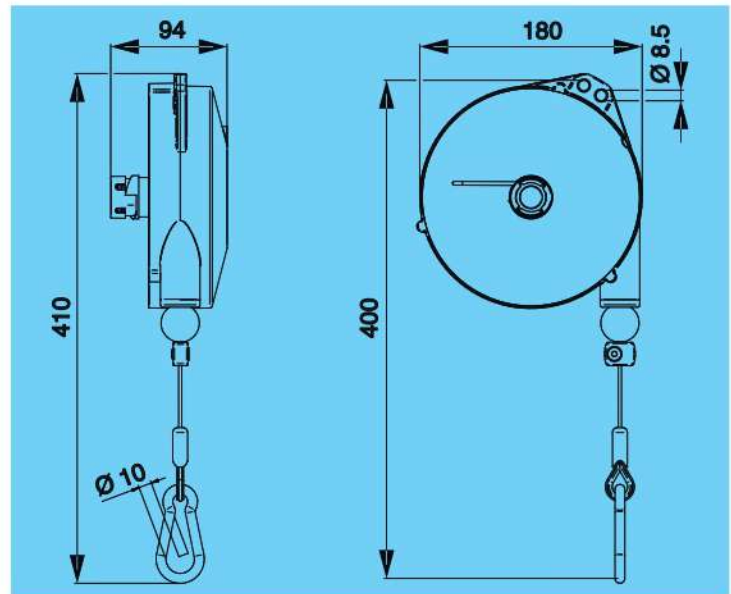

9346LNY ÷ 9350NY

14

STOP

	Aluminium
	2500 mm
	Dyneema®
	0,5 ÷ 14 kg

These balancers are equipped with a device enabling to stop the stroke by carrying out a simple operation on the load and with a device that disables it.

Item	9346LNY	9346NY	9347NY	9348NY	9349NY	9350NY
	0,5÷2	2÷4	4÷6	6÷8	8÷10	10÷14
	3,14	3,14	3,30	3,36	3,43	3,58