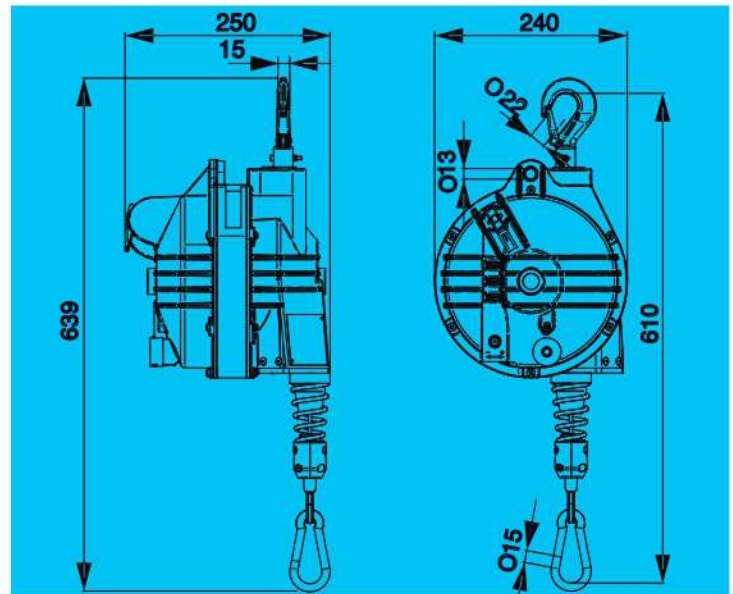

23

	Aluminium
	2000 mm
	Stainless Steel
	10÷75 kg

**Option RI (70477)**  
Rotary and insulating device.

**\*Option B**  
Locking-unlocking device with control from the floor.  
\* This option is feasible when placing a new order.

24

	Aluminium
	2000 mm
	Stainless Steel
	75÷105 kg

**Option RI (70477)**  
Rotary and insulating device.

**\*Option B**  
Locking-unlocking device with control from the floor.  
\* This option is feasible when placing a new order.

Item	9361	9362	9363	9364	9365	9366	9367	9368	9369
	10÷15	15÷20	20÷25	25÷30	30÷35	35÷45	45÷55	55÷65	65÷75
	9,20	9,50	9,80	10,20	10,60	11,00	11,30	12,30	13,20

	9370	9371
	75÷90	90÷105
	16,10	17,20