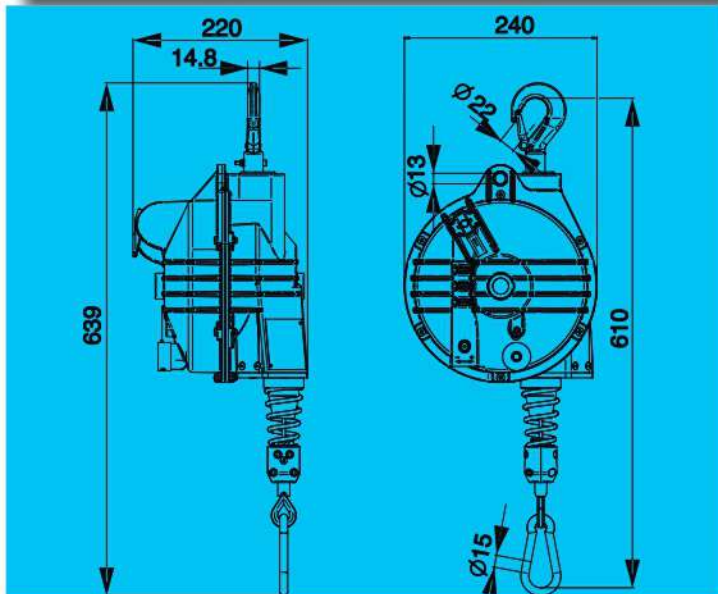

23

	Aluminium
	2000 mm
	Stainless Steel
	10÷75 kg

**Option RI (70477)**  
Rotary and insulating device.

**\*Option B**  
Locking-unlocking device with control from the floor.  
\* This option is feasible when placing a new order.

24

	Aluminium
	2000 mm
	Stainless Steel
	75÷105 kg

**Option RI (70477)**  
Rotary and insulating device.

**\*Option B**  
Locking-unlocking device with control from the floor.  
\* This option is feasible when placing a new order.

Item	9361	9362	9363	9364	9365	9366	9367	9368	9369
	10÷15	15÷20	20÷25	25÷30	30÷35	35÷45	45÷55	55÷65	65÷75
	9,20	9,50	9,80	10,20	10,60	11,00	11,30	12,30	13,20

	9370	9371
	75÷90	90÷105
	16,10	17,20