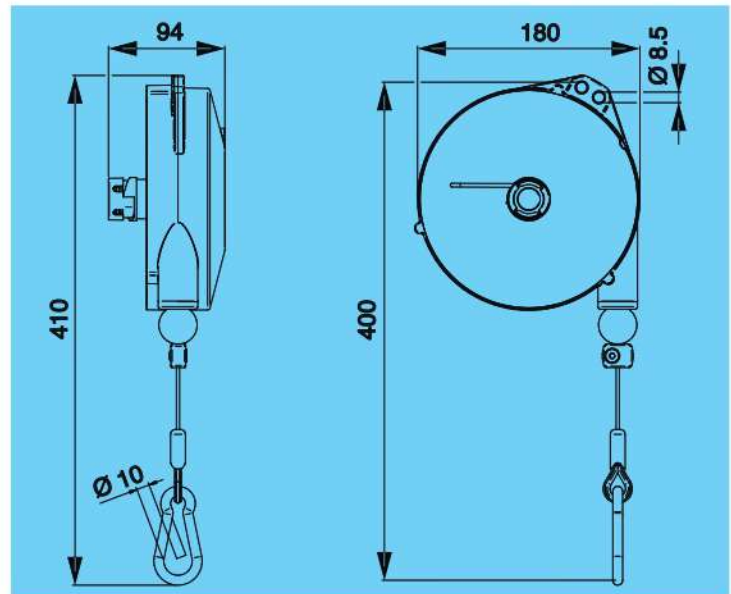

9336L÷9340

9346L÷9350

04

	Aluminium
	2500 mm
Stainless Steel	
	0,5÷14 kg

Opz. 32952
Flexible cables holder (Max. load capacity 25kg)

05

STOP

	Aluminium
	2500 mm
Stainless Steel	
	0,5÷14 kg

These balancers are equipped with a device enabling to stop the stroke by carrying out a simple operation on the load and with a device that disables it.

Item	9336L	9336	9337	9338	9339	9340
	0,5÷2	2÷4	4÷6	6÷8	8÷10	10÷14
	3,14	3,14	3,30	3,36	3,43	3,58