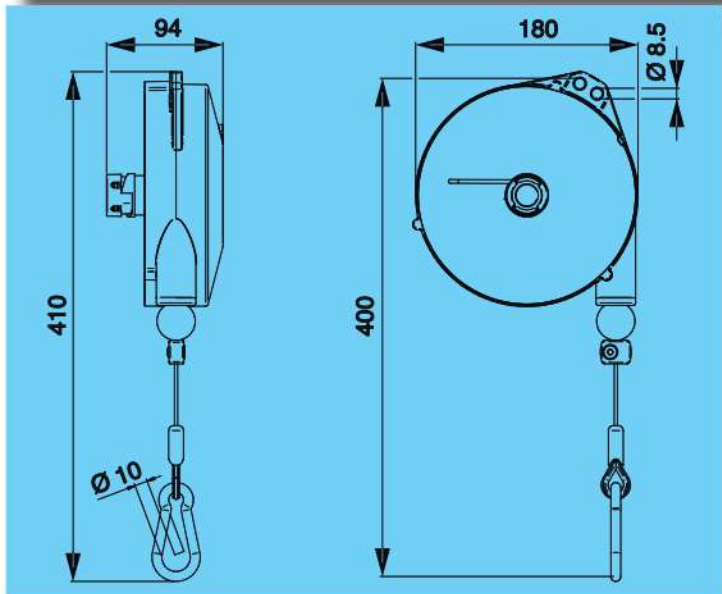

9336L÷9340

9346L÷9350

04

	Aluminium
	2500 mm
Stainless Steel	
	0,5÷14 kg

Opz. 32952
Flexible cables holder (Max. load capacity 25kg)

05

STOP

	Aluminium
	2500 mm
Stainless Steel	
	0,5÷14 kg

These balancers are equipped with a device enabling to stop the stroke by carrying out a simple operation on the load and with a device that disables it.

Item	9336L	9336	9337	9338	9339	9340
	0,5÷2	2÷4	4÷6	6÷8	8÷10	10÷14
	3,14	3,14	3,30	3,36	3,43	3,58